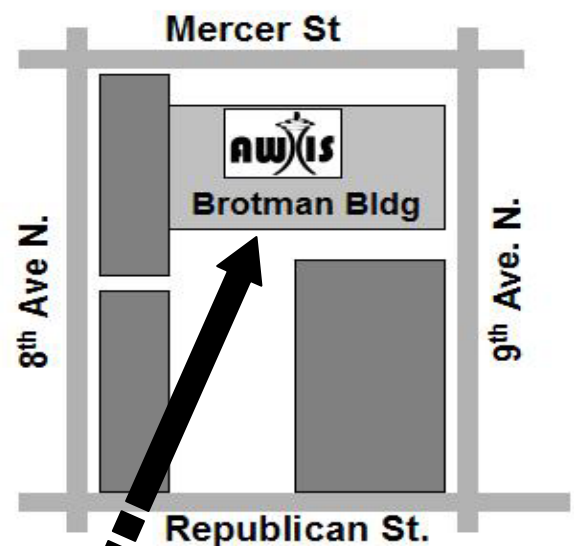

Please enter through the plaza

UW South Lake Union / Brotman Building

815 Mercer Street

Blue Flame/Brotman Auditorium (First Floor)